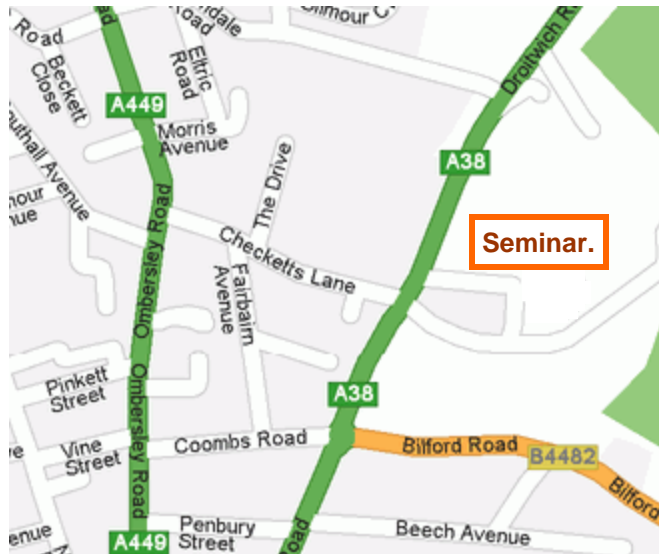

CEMRIAC SEMINAR

at

The Perdisswell Young Peoples' Club
Droitwich Road, Worcester WR3 7SN

From the M5 Motorway

Leave M5 Motorway at Junction 6. At island follow A449 until you reach next large island. Take 2nd exit signposted Worcester (Ombersley Road). Continue for about 1 mile and turn left into Checketts Lane (by Veterinary Surgery). Follow road to traffic lights. At lights continue straight across and follow roadway (bears to the left).