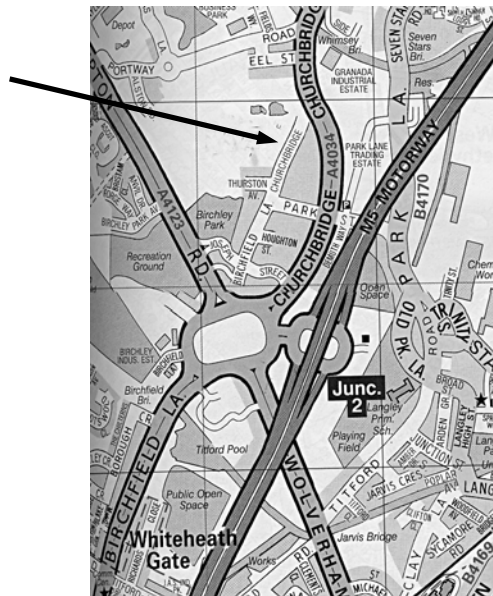

CEMRIAC Audio-Visual Competition

at

Smethwick Photographic Society's Club Room

The Old School House

Chruchbridge

OLDBURY

West Midlands

B69 2AS

Leave the M5 at junction 2. At the large island take the Churchbridge (A4034) exit towards Oldbury. Turn second left into Park Street and then first right into Churchbridge. The Old School House is on the left.